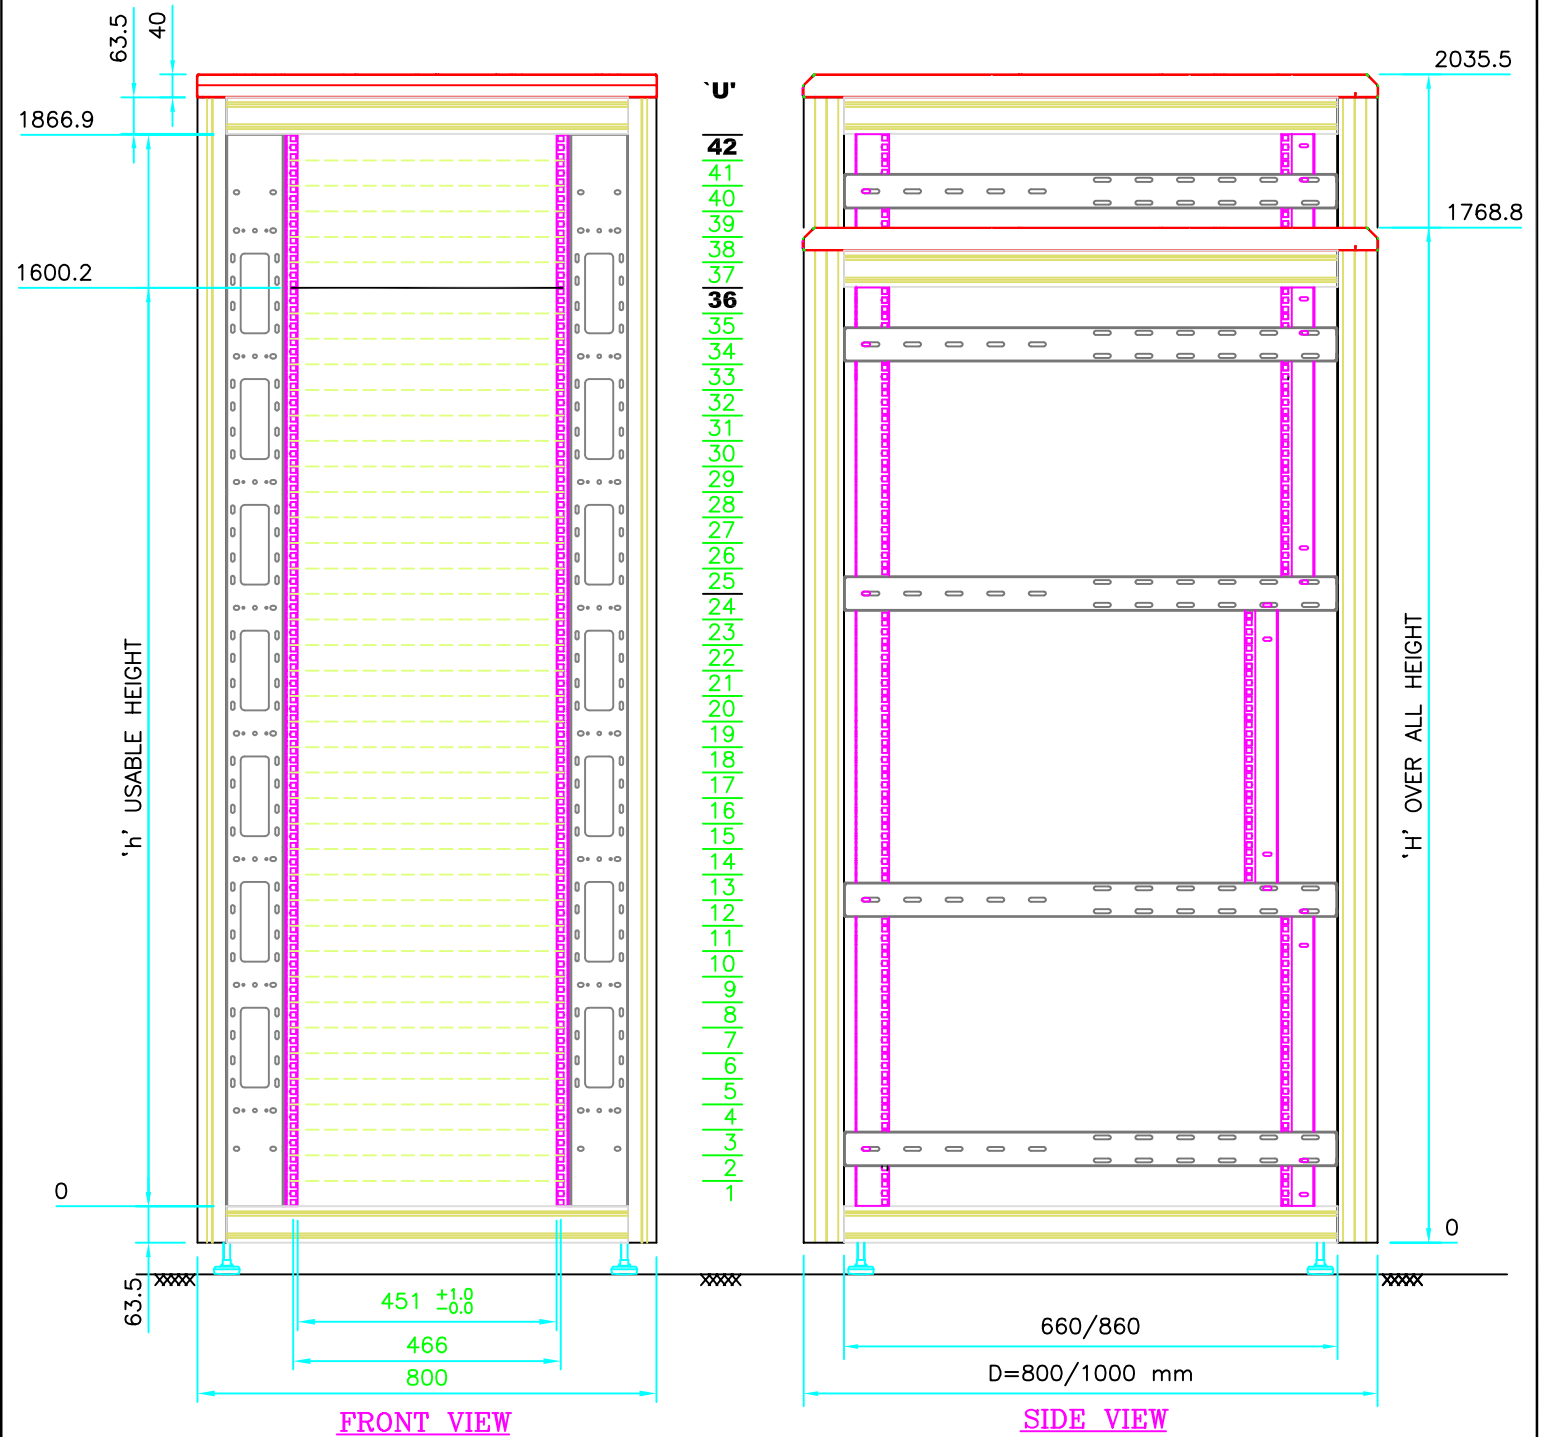

PLANNING SHEET

UniServ Deluxe (UX)

Project :-

Date :-

Sheet : 1 of 2

Prepared By: Sachin.K

ALL DIMENSIONS ARE IN mm.

PLANNING SHEET

UniServ Deluxe (UX)

Project :-

Date :-

Sheet : 2 of 2

Prepared By: Sachin.K

ALL DIMENSIONS ARE IN mm.