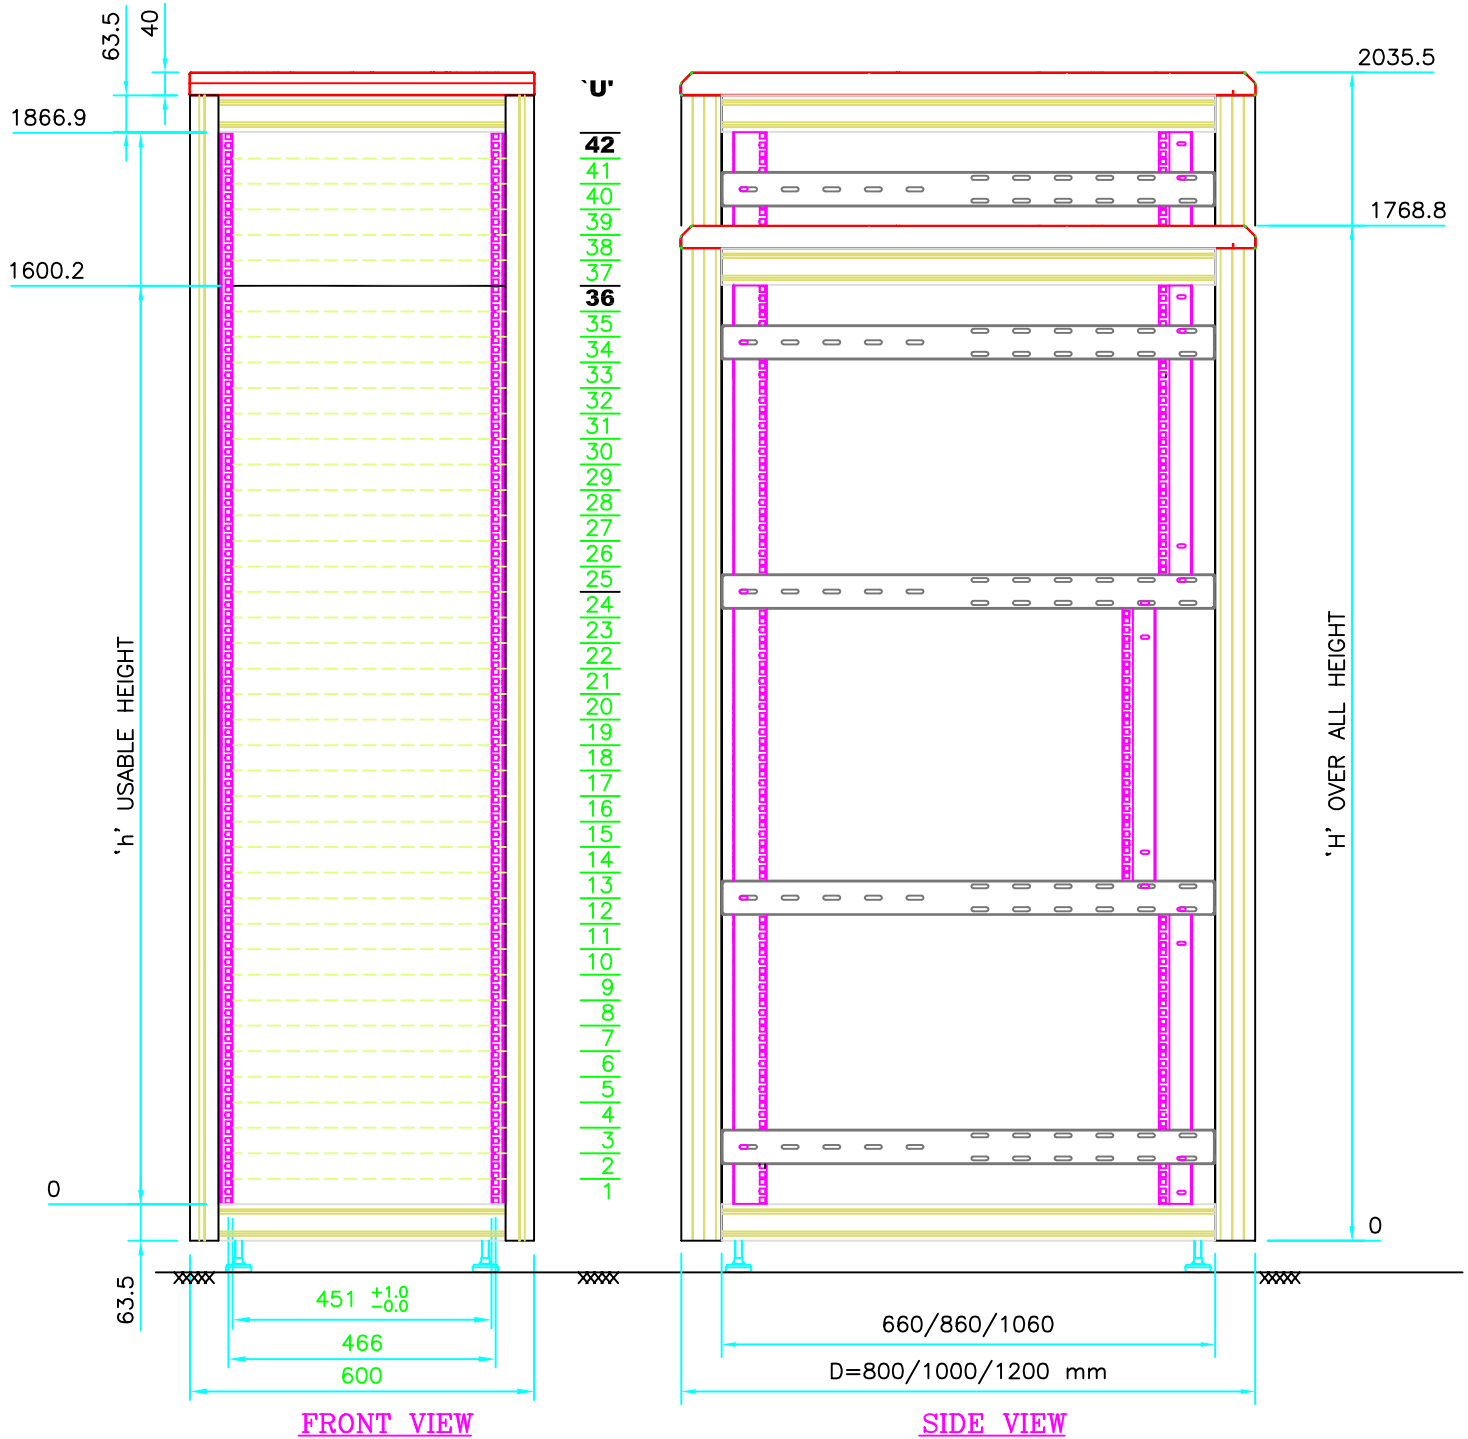

PLANNING SHEET

UniServ Deluxe (UX)

Project :-

Date :-

Sheet : 1 of 2

Prepared By: Sachin.K

ALL DIMENSIONS ARE IN mm.

PLANNING SHEET

UniServ Deluxe (UX)

Project :-

Date :-

Sheet : 2 of 2

Prepared By: Sachin.K

ALL DIMENSIONS ARE IN mm.